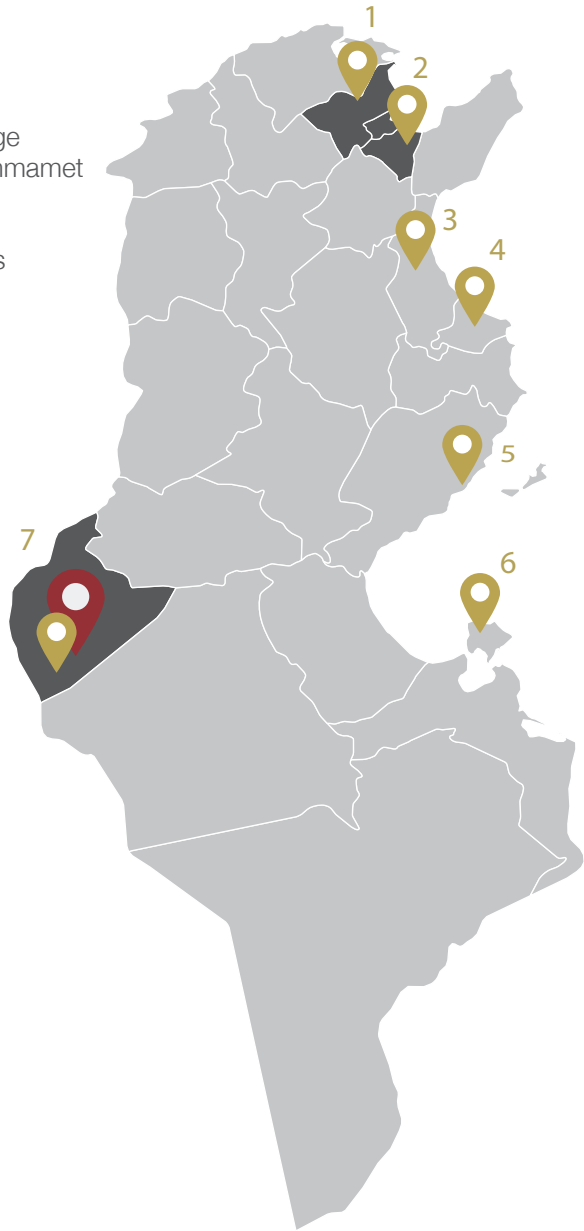

ANANTARA

SAHARA • TOZEUR
RESORT & VILLAS

TRANSFER SERVICES

MAIN TRANSFER VENUES

1. Grand Tunis Area
2. International Airport of Tunis-Carthage
3. International Airport of Enfidha-Hammamet
4. International Airport of Monastir
5. International Airport of Sfax-Thyna
6. International Airport of Djerba-Zarzis
7. International Airport of Tozeur-Nefta

VENUE	PRICE*
1	800 TND
2	750 TND
3	650 TND
4	600 TND
5	550 TND
6	500 TND
7	150 TND

*Price per way

RESORT TRANSFERS

Anantara's transfer services offer seamless journeys to and from the resort with chauffeur-driven luxury vehicles. The resort is located 467 km from Tunis-Carthage International Airport and 6 km from Tozeur-Nefta Airport. The journey takes guests through a scenic route of graceful bouquets of palm trees and cordons of dunes.

Anantara tailor-made transfer includes :

- Complimentary Water Bottles & Snacks
- Complimentary Mask and Gel

Estimate time from Tunis-Carthage International Airport to resort : 7-hours

Estimate time from Tozeur-Nefta International Airport to resort : 10-minutes